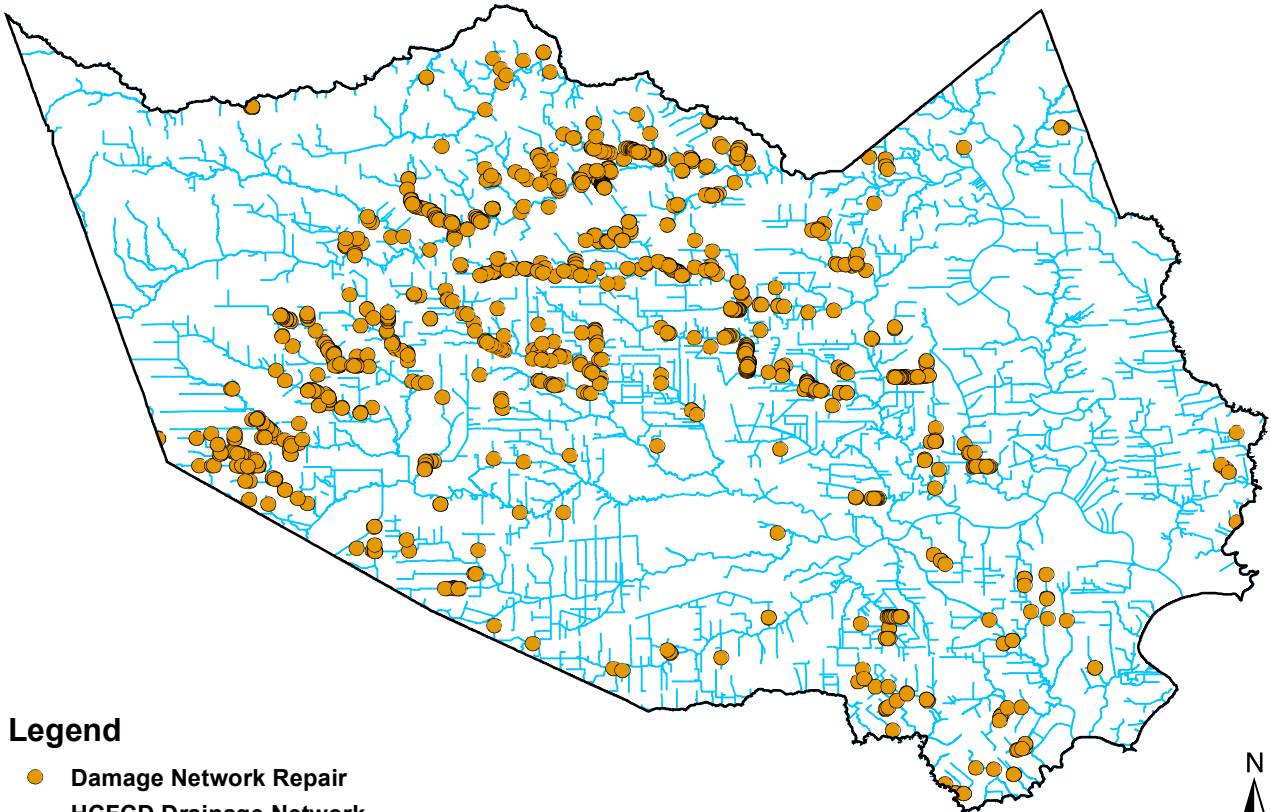

Hurricane Repair Projects

Legend

- Damage Network Repair
- HCFCF Drainage Network